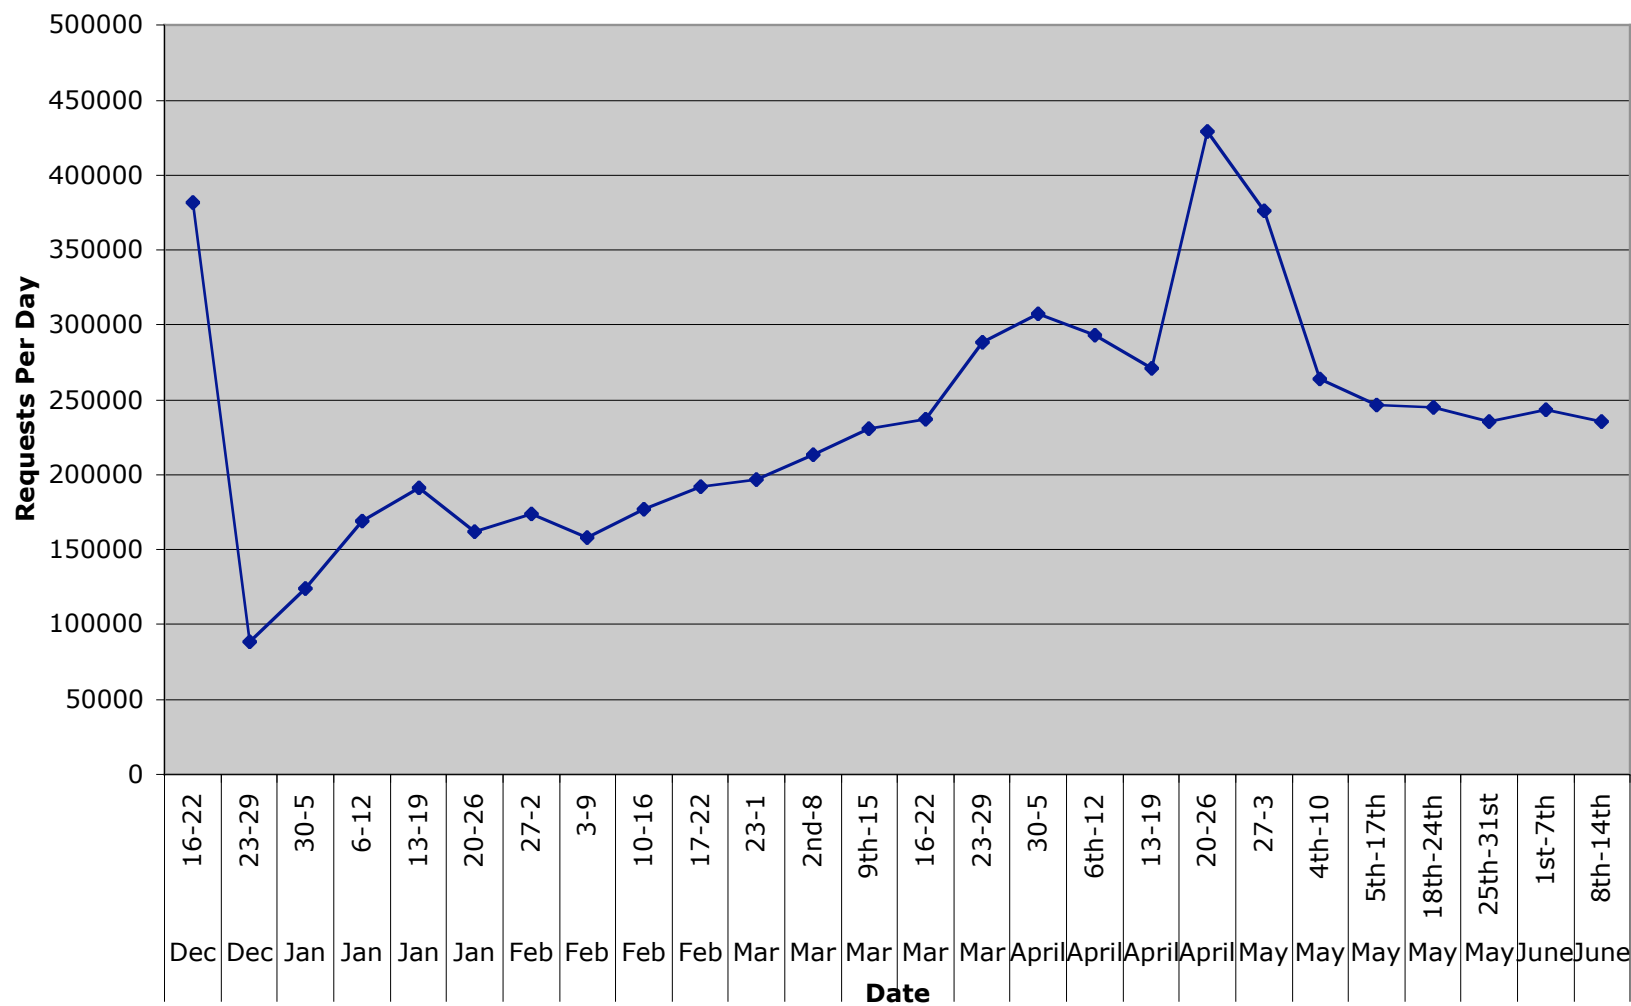

Daily Requests (includes GIFs served from our site and other sites)

Distinct Hosts Served Weekly

Daily Transfer of Megabytes

Weekly Requests for Some Rights Reserved Logo and No Rights Reserved Logo

Weekly Hits To Weblog and Front Page