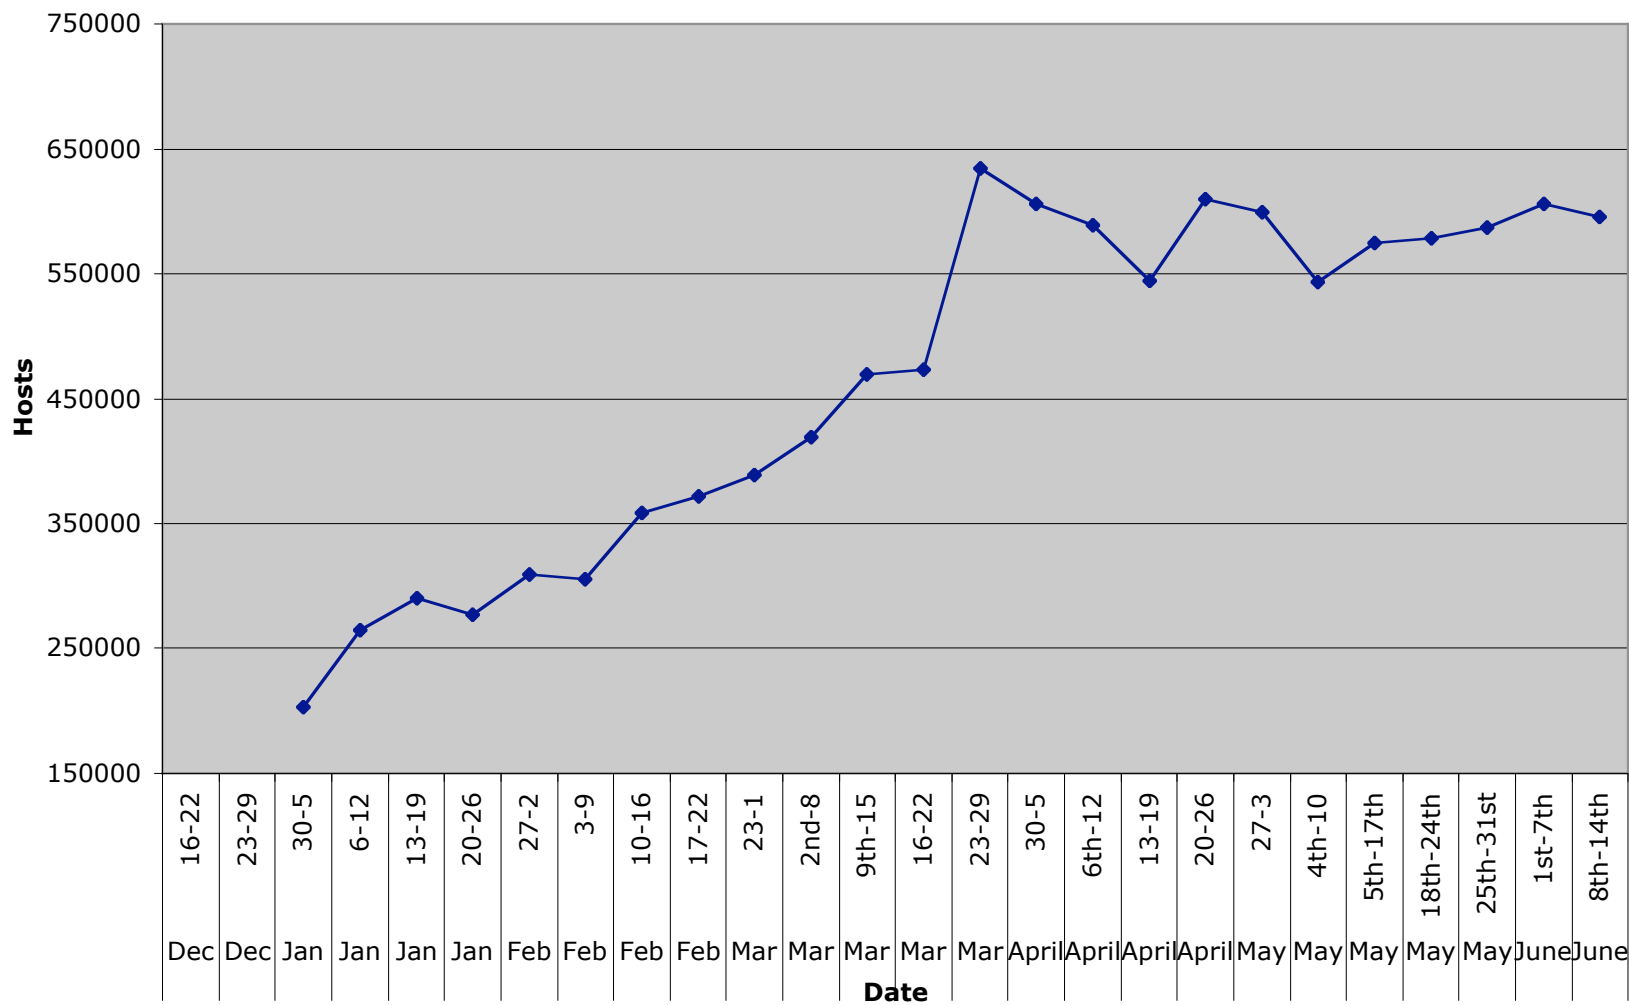

Daily Requests (includes GIFs served from our site and other sites)

Distinct Hosts Served Weekly

Daily Transfer of Megabytes

Weekly Requests for Some Rights Reserved Logo and No Rights Reserved Logo

Weekly Hits To Weblog and Front Page