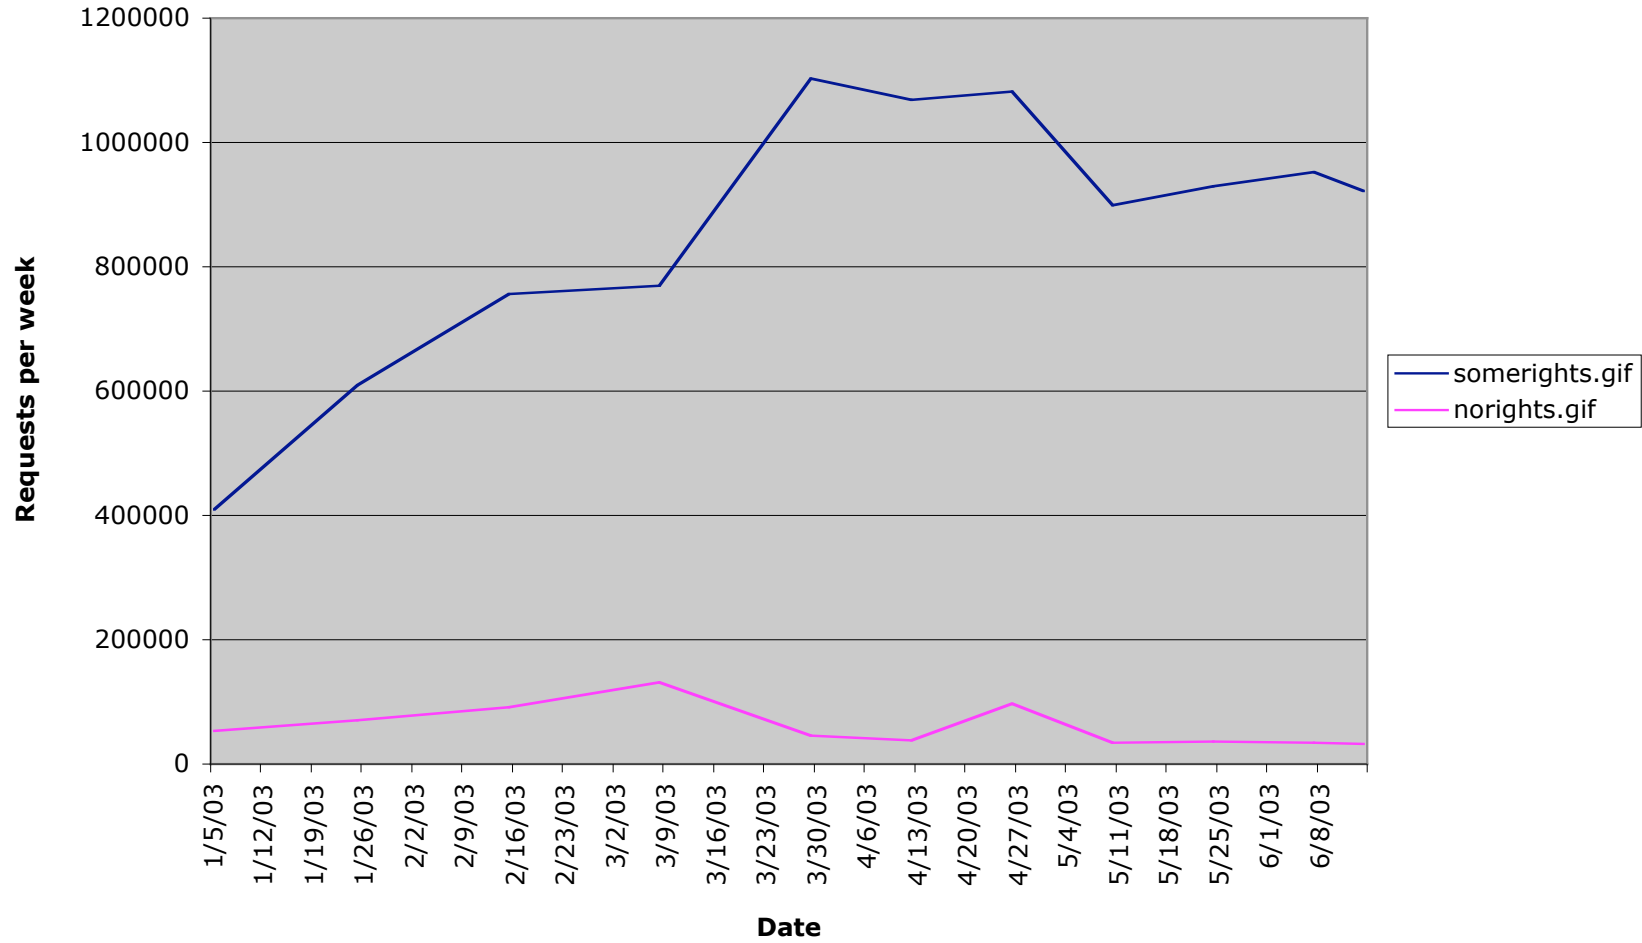

Daily Requests (includes GIFs served from our site and other sites)

Distinct Hosts Served Weekly

Daily Transfer of Megabytes

Weekly Requests for Some Rights Reserved Logo and No Rights Reserved Logo

Weekly Hits To Weblog and Front Page