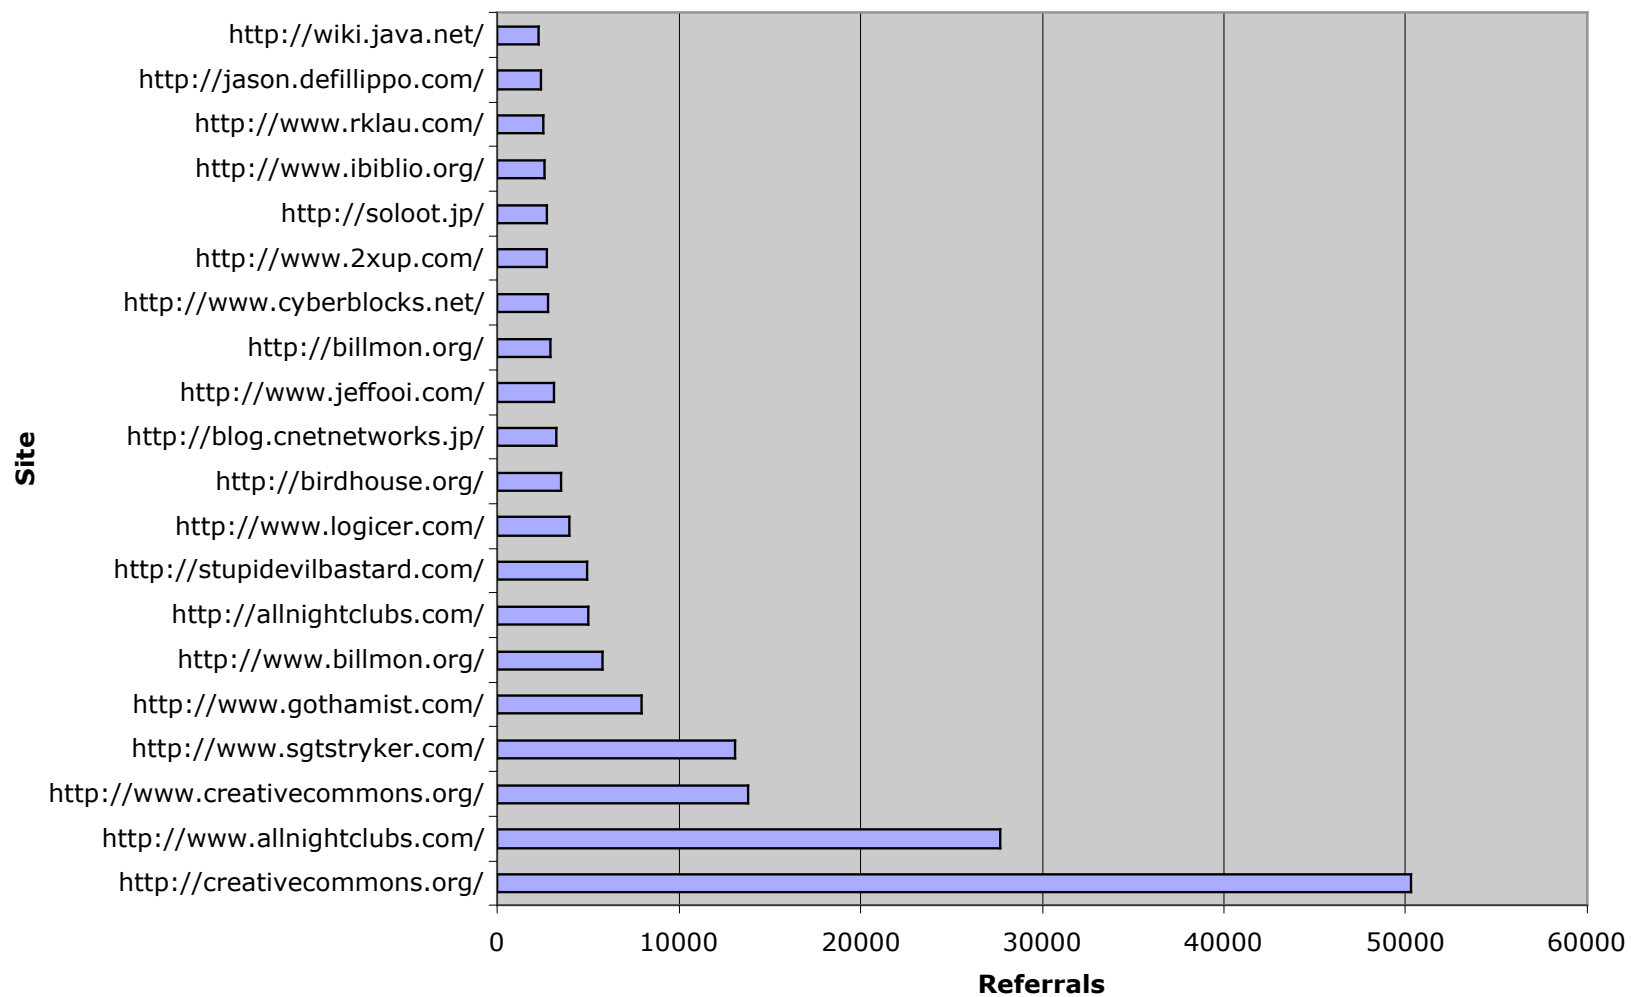

Referring Site Report for June 14th, 2003