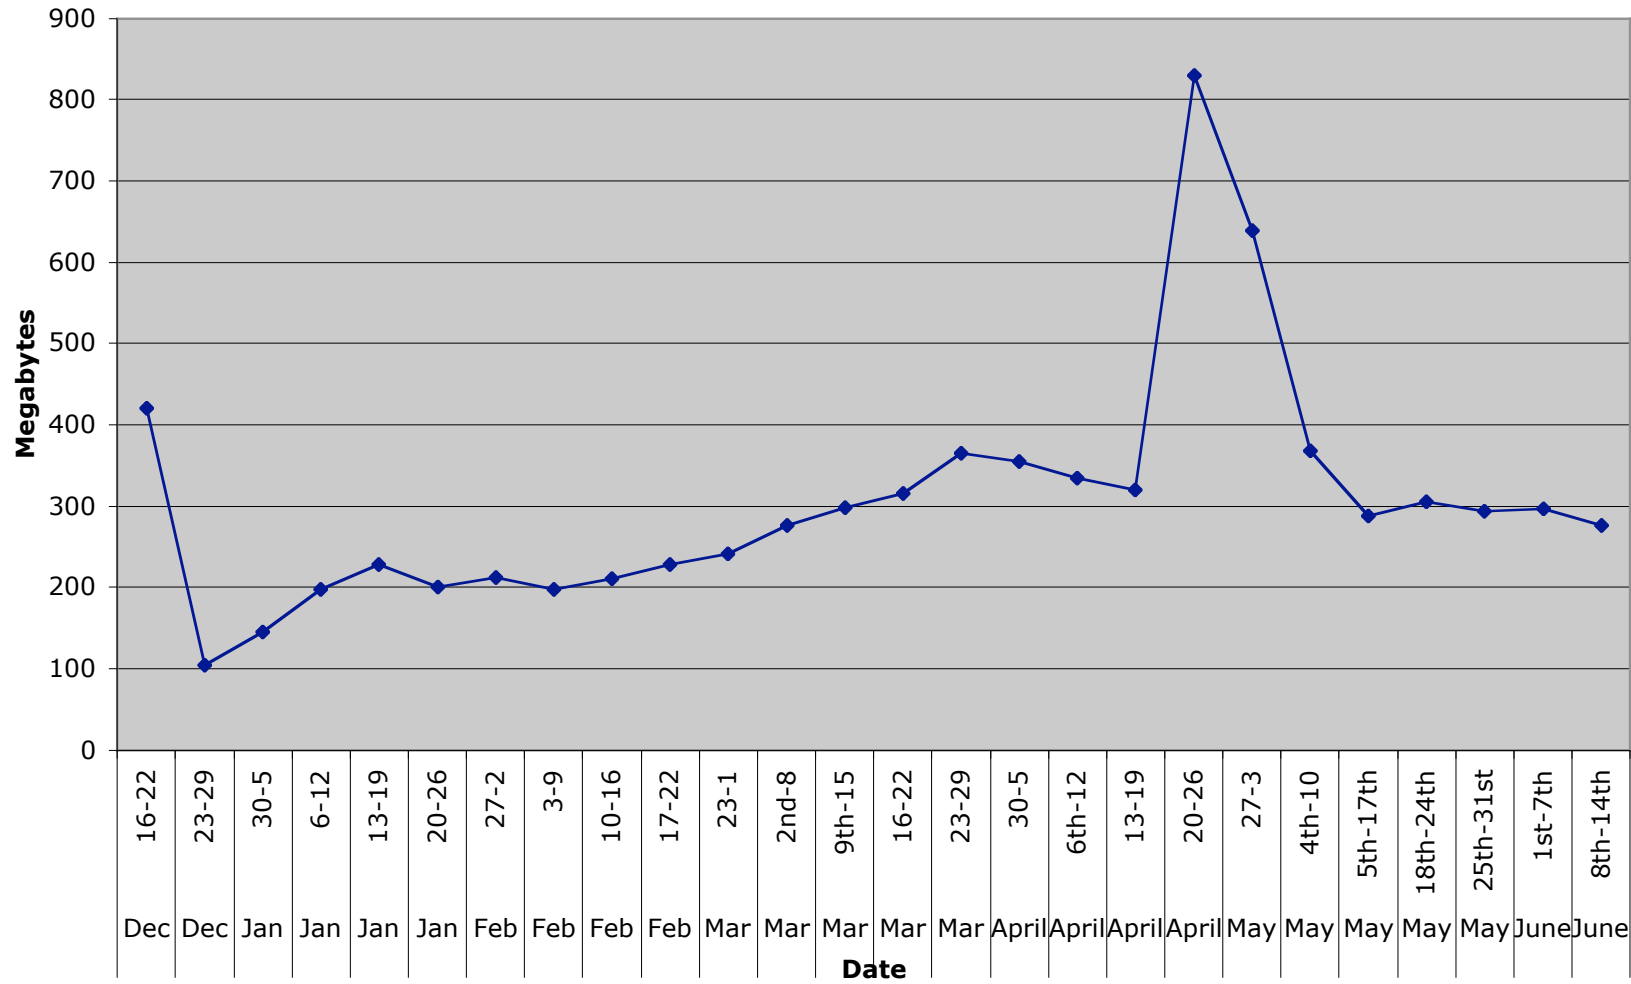

Daily Requests (includes GIFs served from our site and other sites)

Distinct Hosts Served Weekly

Daily Transfer of Megabytes

Weekly Requests for Some Rights Reserved Logo and No Rights Reserved Logo

Weekly Hits To Weblog and Front Page