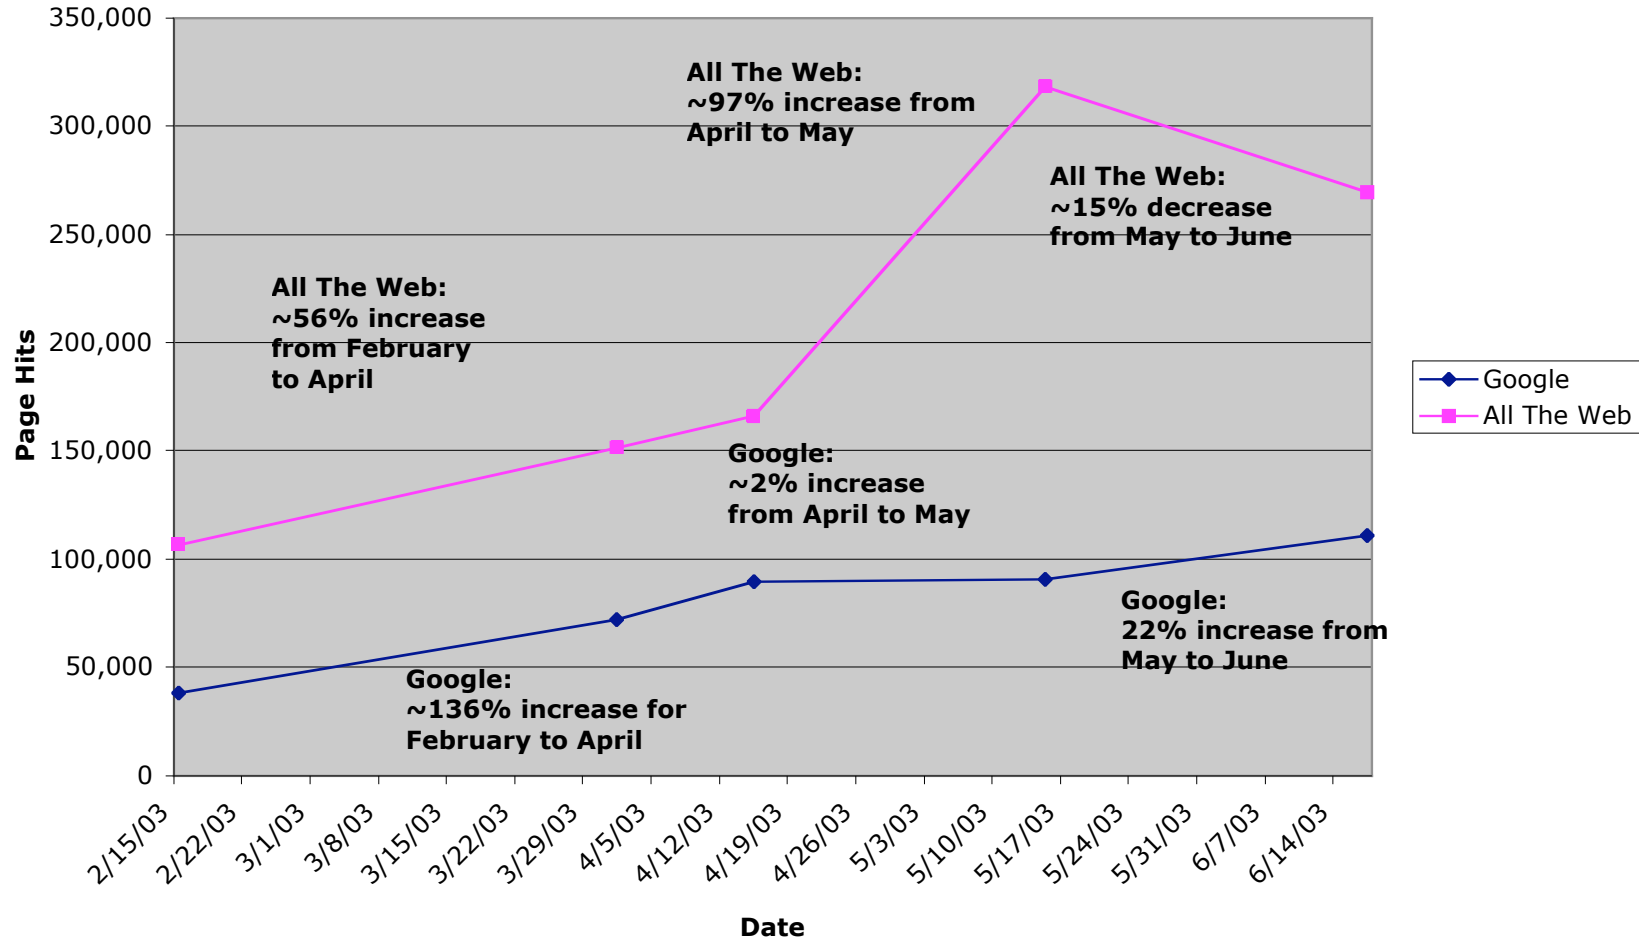

Google vs All The Web: Search on "This work is licensed under a Creative Commons license"