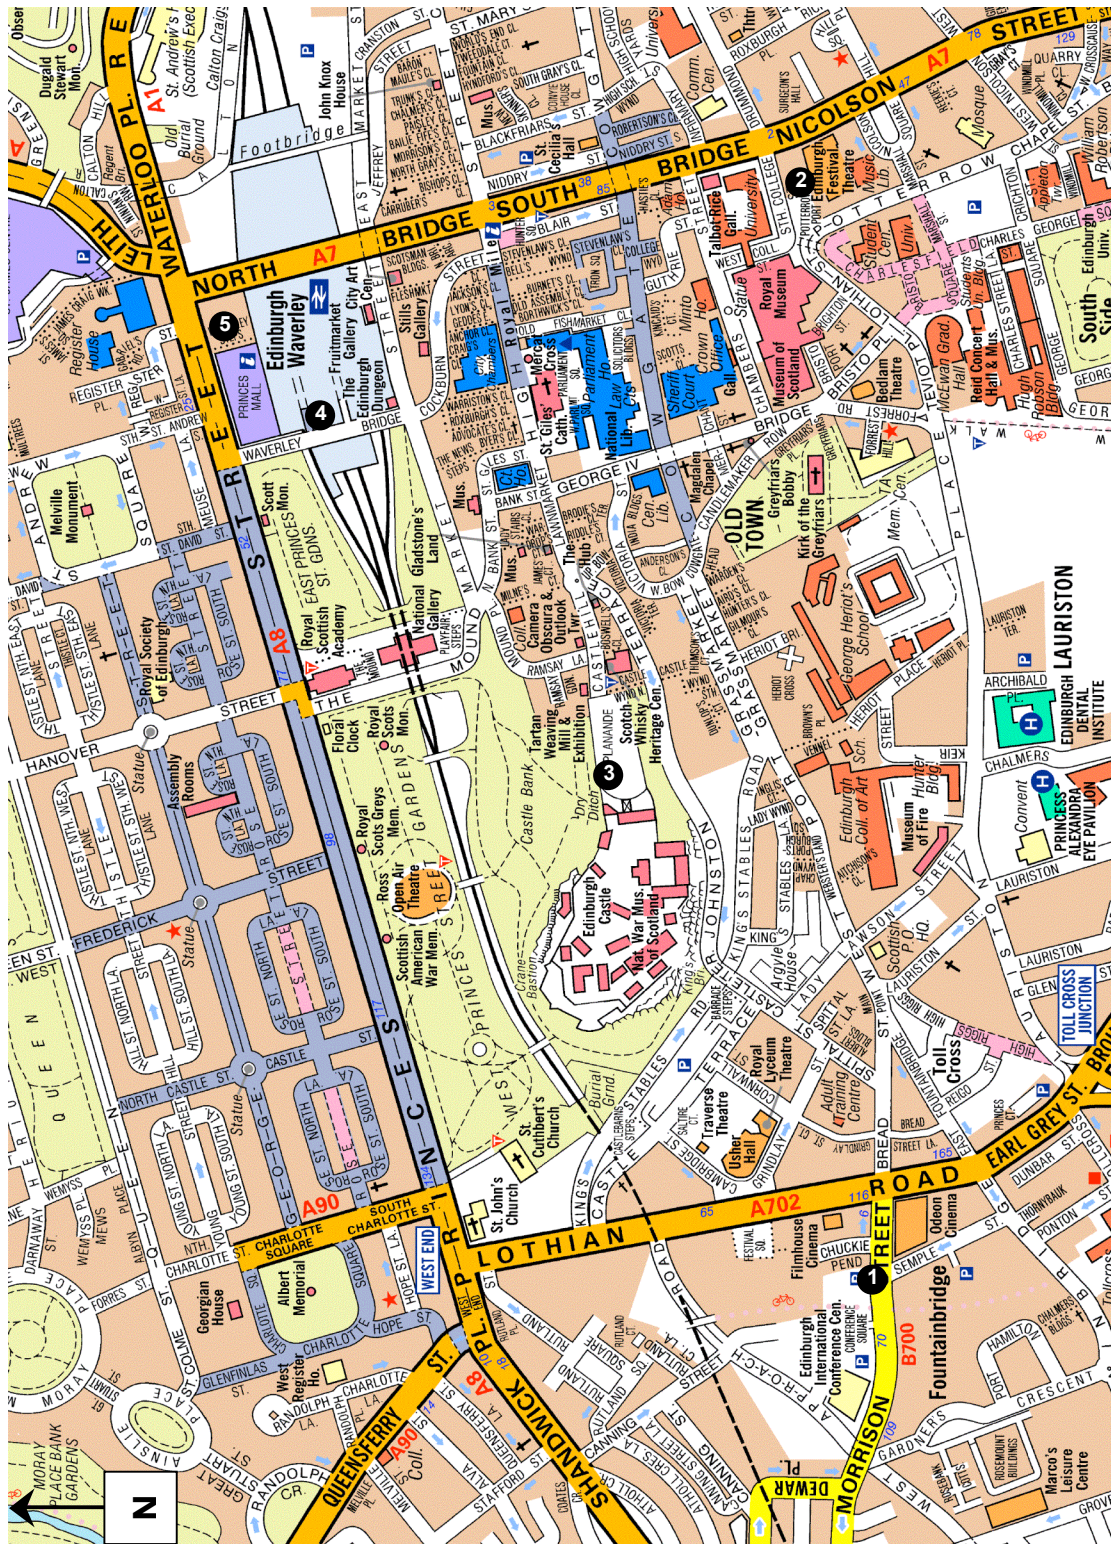

Edinburgh City Centre

- 1** Conference Centre **2** National E-Science Centre (NESC) **3** Edinburgh Castle **4** Rail Station
- 5** Balmoral Hotel

Directions from the EICC to National E-Science Centre (NESC):

Head east from Morrison Street, continue on Bread Street. Bear left at West Port. Continue on Grassmarket. Bear left at Cowgate. Turn right at Guthrie Street. Turn right at Chambers Street. Turn left at South College Street.