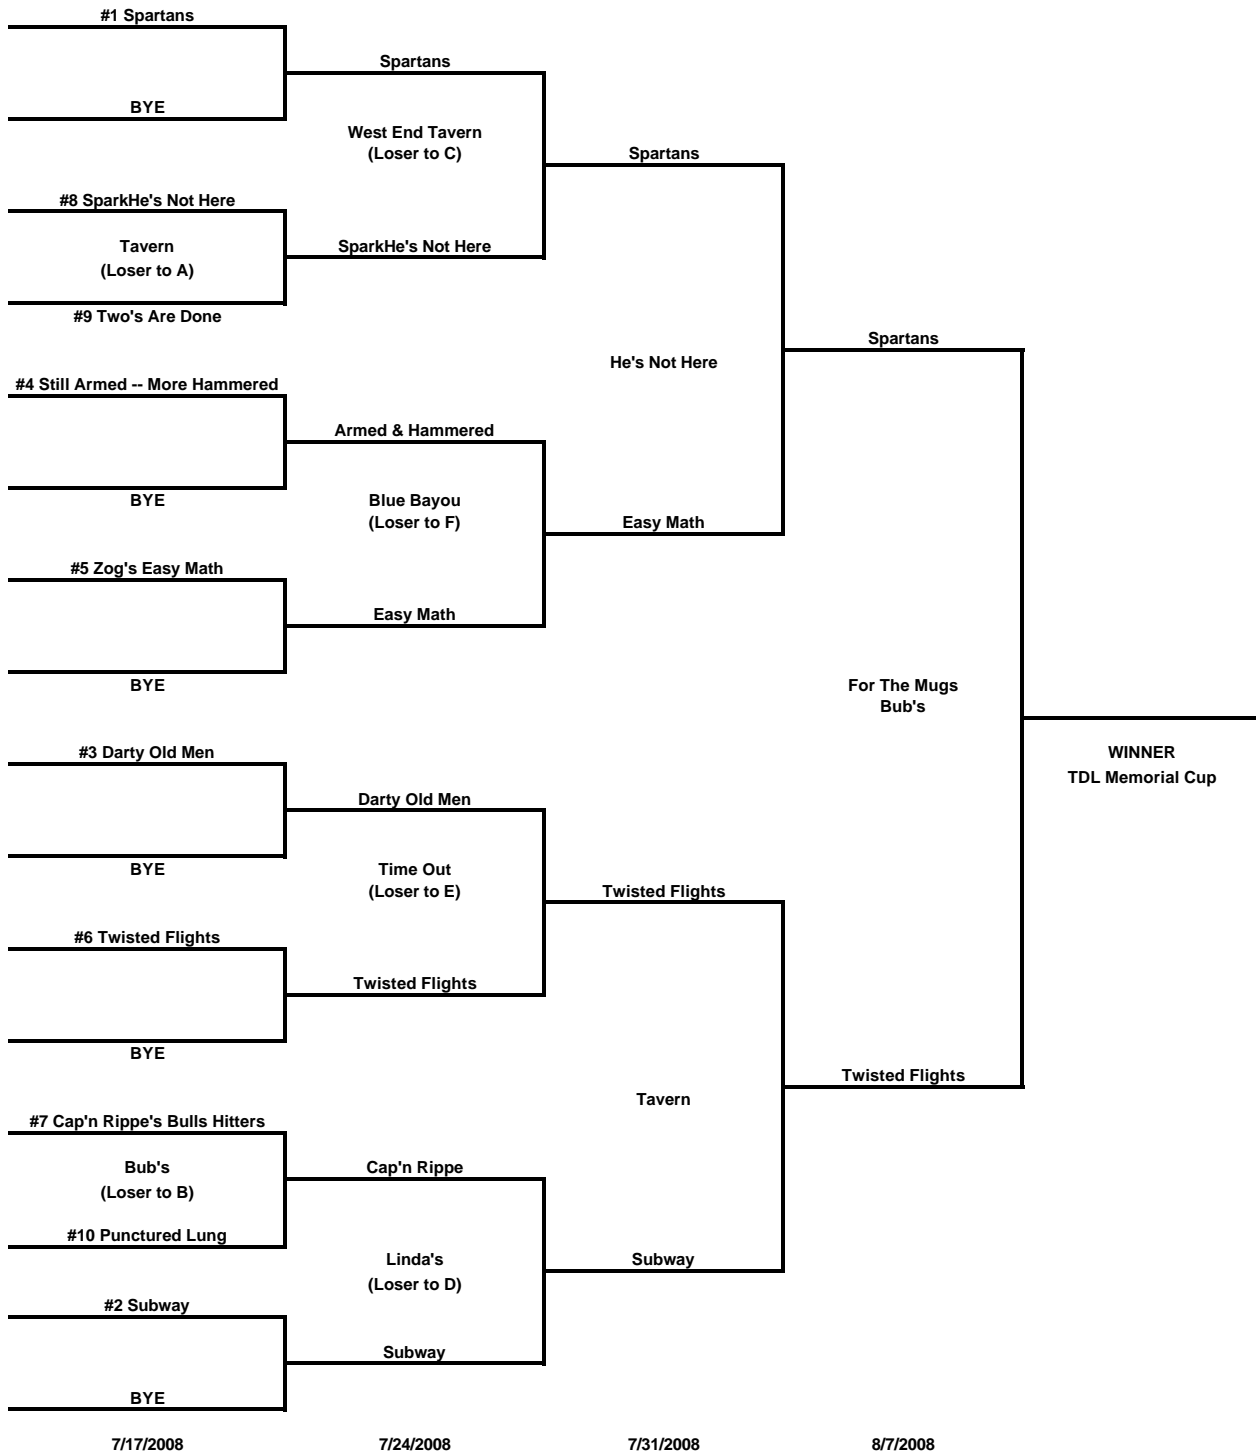

TDL SPRING 2008 MUGS TOURNAMENT PAIRINGS

TDL SPRING 2008 VCT TOURNAMENT PAIRINGS

7/31/2008

8/7/2008

8/14/2008