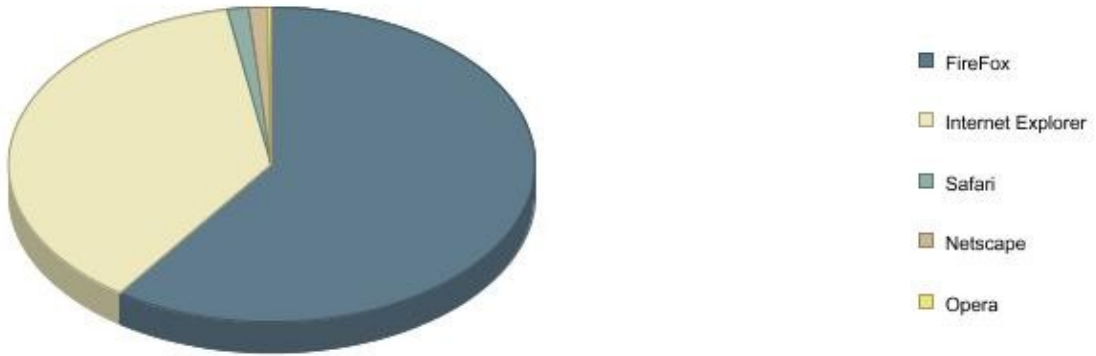

Browsers Report

Reporting Period: July 2005

View Report By: Page Views

Report Generated On: Wed, Aug 3, 2005 at 12:02:06 AM

Report Graph

Report Details

Browsers		% of total
1. FireFox	223	59.79
2. Internet Explorer	140	37.53
3. Safari	5	1.34
4. Netscape	4	1.07
5. Opera	1	0.27
Total: »373		100.00%